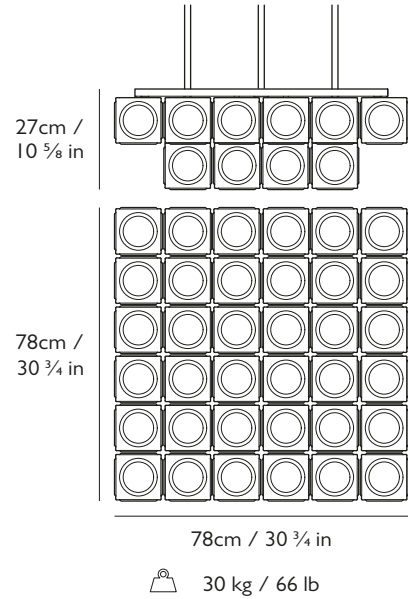

LEE BROOM

CHANT

PRODUCT DETAILS

Name	Year of Design
Chant 6x6 2-tier Chandelier	2022

Product Code	110-130V	220-240V
6x6 2-tier Chandelier, frosted & gold	CHT0140	CHT0040
6x6 2-tier Chandelier, clear & gold	CHT0141	CHT0041
6x6 2-tier Chandelier, frosted & silver	CHT0142	CHT0042
6x6 2-tier Chandelier, clear & silver	CHT0143	CHT0043

Materials

Frosted or clear glass & aluminium with brushed gold or silver finish:

Frosted glass

Clear glass

Brushed silver

Brushed gold

Illumination

57.6W / 220-240V or 110-130V / G4 / 2700k / CRI 90
Supplied with 36x 1.6W dimmable G4 12V LED bulbs
LED driver integrated within ceiling canopy

Dimming

Dimmable. TRIAC / Leading edge / Trailing edge

Dimensions

H 78 cm x W 78 cm x D 27 cm / H 30 3/4 x W 30 3/4 x D 10 5/8 in

Weight

Product (net) : 30 kg / 66 lb Boxed (gross) : 32 kg / 70.5 lb

Suspension

4x square drop rods with brushed gold or brushed silver finish
Minimum overall drop height: 30 cm / 11 3/4 in
Please contact your sales representative for more information

Ceiling Plate / Canopy

Square ceiling canopy with satin white finish:
53 x 53 x 4.5 cm / 20 7/8 x 20 7/8 x 1 3/4 in