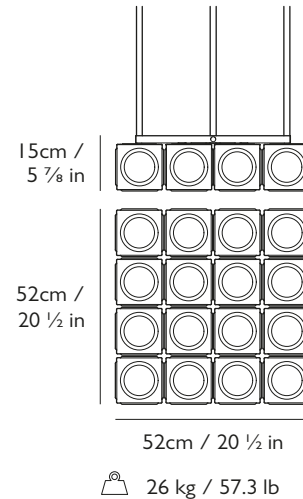

LEE BROOM

CHANT

PRODUCT DETAILS

Name	Year of Design
Chant 4x4 Chandelier	2022

Product Code	110-130V	220-240V
Chant 4x4 Chandelier, frosted & gold	CHT0120	CHT0020
Chant 4x4 Chandelier, clear & gold	CHT0121	CHT0021
Chant 4x4 Chandelier, frosted & silver	CHT0122	CHT0022
Chant 4x4 Chandelier, clear & silver	CHT0123	CHT0023

Materials

Frosted or clear glass & aluminium with brushed gold or silver finish:

Illumination

24W / 220-240V or 110-130V / G4 / 2700k / CRI 90
Supplied with 16x 1.5W dimmable G4 12V LED bulbs
LED driver integrated within ceiling canopy

Dimming

Dimmable. TRIAC / Leading edge / Trailing edge

Dimensions

H 52 cm x W 52 cm x D 15 cm / H 20 1/2 x W 20 1/2 x D 5 7/8 in

Weight

Product (net) : 26 kg / 57.3 lb   Boxed (gross) : 30 kg / 66.2 lb

Suspension

4x square drop rods with brushed gold or brushed silver finish
Minimum overall drop height: 30 cm / 11 3/4 in
Please contact your sales representative for more information

Ceiling Plate / Canopy

Square ceiling canopy with satin white finish:
53 x 53 x 4.5 cm / 20 7/8 x 20 7/8 x 1 3/4 in

Certification

110-130V : UL, cULus
220-240V : CE, UKCA, CB