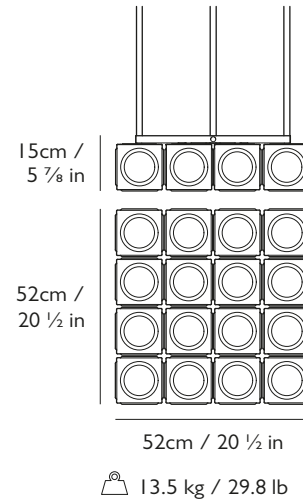

LEE BROOM

CHANT

PRODUCT DETAILS

Name	Year of Design
Chant 4x4 Chandelier	2022

Product Code	110-130V	220-240V
Chant 4x4 Chandelier, frosted & gold	CHT0120	CHT0020
Chant 4x4 Chandelier, clear & gold	CHT0121	CHT0021
Chant 4x4 Chandelier, frosted & silver	CHT0122	CHT0022
Chant 4x4 Chandelier, clear & silver	CHT0123	CHT0023

Dimming

Dimmable. TRIAC / Leading edge / Trailing edge

Dimensions

H 52 cm x W 52 cm x D 15 cm / H 20 1/2 x W 20 1/2 x D 5 7/8 in

Weight

Product (net) : 13.5 kg / 29.8 lb Boxed (gross) : 15 kg / 33 lb

Suspension

4x square drop rods with brushed gold or brushed silver finish
Minimum overall drop height: 30 cm / 11 3/4 in
Please contact your sales representative for more information

Ceiling Plate / Canopy

Square ceiling canopy with satin white finish:
53 x 53 x 4.5 cm / 20 7/8 x 20 7/8 x 1 3/4 in