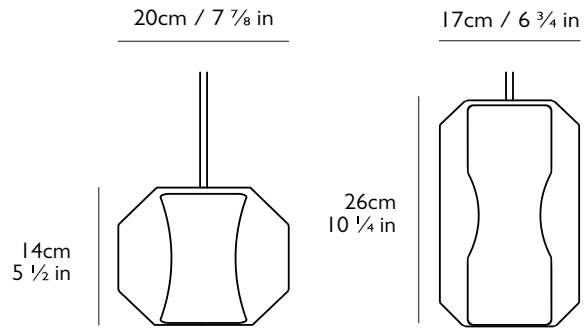

LEE BROOM

CHAMBER

PRODUCT DETAILS

Name

Chamber

Product Code	110-130v	220-240v
Chamber Small	CH0110	CH0010
Chamber Large	CH0120	CH0020

Materials

Carrara marble, crystal, steel

Illumination 110-130v

3.5, 2700k

Bulb: E26, 3.5w LED, 350 lumen, 25k hrs (1x supplied), CRI 82

Illumination 220-240v

4.2w, 2700k

Bulb: E27, 4.2w LED, 470 lumen, 15k hrs (1x supplied), CRI 80

Dimming

Dimmable. Mains voltage. TRIAC / Leading edge

Certification

UL, cUL (110-130v)
CE, CB (220-240v)

Year of Design

2014

Dimensions

Chamber Small: H 14cm x Dia 20cm / H 5 1/2 in x Dia 7 7/8 in

Chamber Large: H 26cm x Dia 17cm / H 10 1/4 in x Dia 6 3/4 in

Suspension

Length: 300cm / 118 1/8 in

Adjustable cord

Transparent casing

Ceiling Plate / Canopy

H 3cm x Dia 12cm / H 1 1/8 in x Dia 4 3/4 in

Round steel in satin white finish

Weight

Small: Product (net) 2.7kg / 5.95 lb / Boxed (gross) 2.9kg / 6.3 lb

Large: Product (net) 3.3kg / 7.2 lb / Boxed (gross) 4.1kg / 9 lb

For more information please contact:

US & Canada Inquiries: +1 212 804 8477 - sales@leebroom.com

UK & Global Inquiries: +44 207 820 0742 - 95 Rivington Street, London, EC2A 3AY - info@leebroom.com

www.leebroom.com

0325rev08