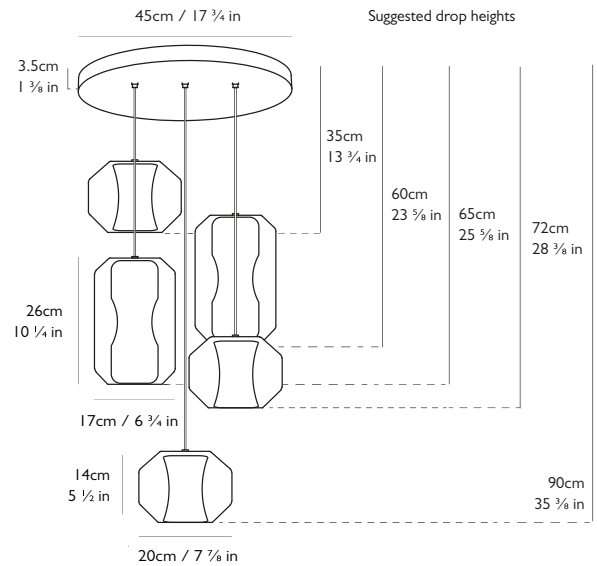

LEE BROOM

CHAMBER CHANDELIER 5 PIECE

PRODUCT DETAILS

Name

Chamber Chandelier 5 Piece

Product Code	I10-130v	220-240v
Chamber Chandelier 5 Piece	CH0140	CH0040

Materials

Carrara marble, crystal, steel

Illumination I10-130v

17.5w, 2700k

Bulb: E26, 3.5w LED, 350 lumen, 25k hrs (5x supplied), CRI 82

Illumination 220-240v

21w, 2700k

Bulb: E27, 4.2w LED, 470 lumen, 15k hrs (5x supplied), CRI 80

Dimming

Dimmable. Mains voltage. TRIAC / Leading edge

Certification

UL, cUL (I10-130v)

CE, CB (220-240v)

Year of Design

2014

Dimensions

3x Chamber Small: H 14cm x Dia 20cm / H 5 1/2 in x Dia 7 7/8 in

2x Chamber Large: H 26cm x Dia 17cm / H 10 1/4 in x Dia 6 3/4 in

Suspension

Length: 5 x 300cm / 118 1/8 in

Adjustable cord

Transparent casing

Ceiling Plate / Canopy

H 3.5cm x Dia 45cm / H 1 3/8 in x Dia 17 3/4 in

Round steel in satin white finish

Weight

Product (net) 14.85kg / 32.7 lb / Boxed (gross) 15.05kg / 33.1 lb

For more information please contact:

US & Canada Inquiries: +1 212 804 8477 - sales@leebroom.com

UK & Global Inquiries: +44 207 820 0742 - 95 Rivington Street, London, EC2A 3AY - info@leebroom.com

www.leebroom.com

0325rev08