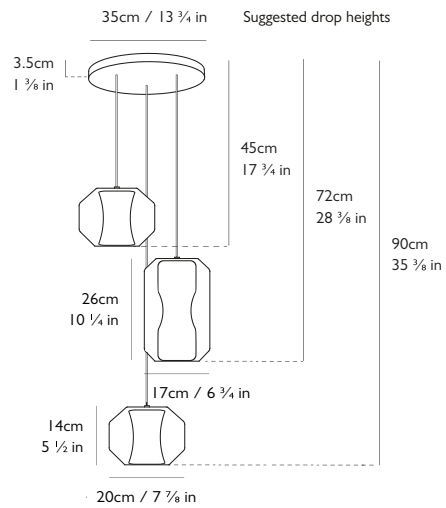

LEE BROOM

CHAMBER CHANDELIER 3 PIECE

PRODUCT DETAILS

Name

Chamber Chandelier 3 Piece

Product Code	110-130v	220-240v
Chamber Chandelier 3 Piece	CH0130	CH0030

Materials

Carrara marble, crystal, steel

Certification

UL, cUL (110-130v)

CE, CB (220-240v)

Year of Design

2014

Dimensions

2x Chamber Small: H 14cm x Dia 20cm / H 5 1/2 in x Dia 7 7/8 in
1x Chamber Large: H 26cm x Dia 17cm / H 10 1/4 in x Dia 6 3/4 in

Suspension

Length: 3 x 300cm / 118 1/8 in

Adjustable cord

Transparent casing

Ceiling Plate / Canopy

H 3.5cm x Dia 35cm / H 1 3/8 in x Dia 13 3/4 in

Round steel in satin white finish

Weight