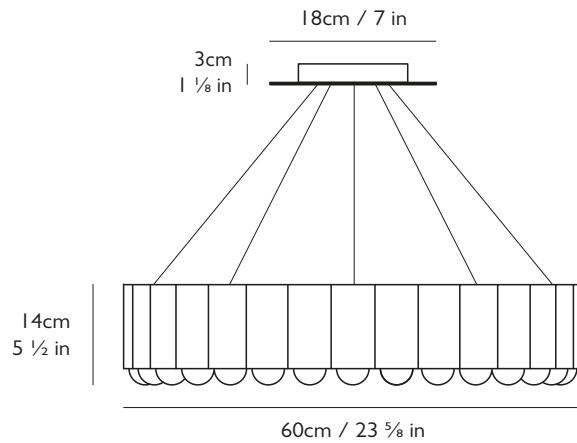

LEE BROOM

CAROUSEL

PRODUCT DETAILS

Name

Carousel

Finish & Product Code	110-130v	220-240v
Polished Gunmetal ●	CA0110	CA0010
Polished Gold ●	CA0111	CA0011
Polished Chrome ●	CA0112	CA0012
Matte Black ●	CA0113	CA0013

H 14cm x Dia 60cm / H 5 1/2 in x Dia 23 5/8 in

Suspension

Min drop height: 55cm / 21 5/8 in

Max drop height: 280cm / 110 1/4 in

Adjustable steel cables

Cord

Length: 310cm / 122 in

Transparent casing

Ceiling Plate / Canopy

H 3cm x Dia 18cm / H 1 1/8 in x Dia 7 in

Round steel in matching finish

Weight

Product (net) 14kg / 30 lb / Boxed (gross) 18kg / 39.6 lb

For more information please contact:

US & Canada Inquiries: +1 212 804 8477 - sales@leebroom.com