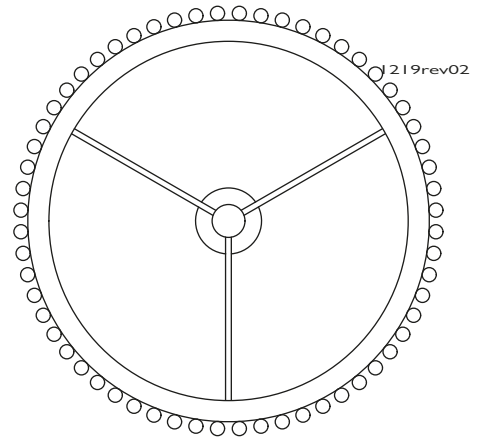

LEE BROOM

AURORA RING 4 (60)

DETAILS

Product Codes	110-130V	220-240V
Aurora Ring 4 (60)	AUR0160	AUR0060

Materials

Polished stainless steel & reeded glass

Illumination

120W, 2700k, CRI 95

Dimensions

Aurora Ring 4 (60): Dia 91cm - Dia 35 7/8 in

Bulb: H 30.5cm x Dia 3cm - H 12 in x Dia 1 1/8 in

Suspension

Polished stainless steel rod, Dia 1.6cm - 5/8 in

Supplied with 50cm / 19 5/8 in length rod as standard, giving overall drop height of 75.25cm / 29 5/8 in from ceiling to underside of bulb.

The rod length can be adjusted in increments of 16cm / 6 1/4 in, 50cm / 19 5/8 in and 100cm / 39 3/8 in or a combination of. The overall drop height will change accordingly.

Ceiling Plate / Canopy

H 6.5cm x Dia 14cm - H 2 1/2 in x Dia 5 1/2 in

Polished stainless steel

Weight

Product (net) 19kg / 42 lbs

Dia 91cm - Dia 35 7/8 in

Dia 14cm - Dia 5 1/2 in

For more information please contact:

US & Canada Inquiries: +1 212 804 8477 - sales@leebroom.com

UK & Global Inquiries: +44 207 820 0742 - 95 Rivington Street, London, EC2A 3AY - info@leebroom.com