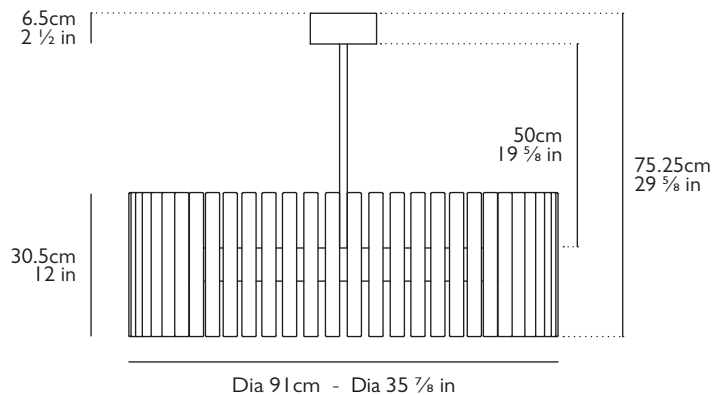

Dimensions

Aurora Ring 4 (60): Dia 91cm - Dia 35 7/8 in

Bulb: H 30.5cm x Dia 3cm - H 12 in x Dia 1 1/8 in

Suspension

Polished stainless steel rod, Dia 1.6cm - 5/8 in

Supplied with 50cm / 19 5/8 in length rod as standard, giving overall drop height of 75.25cm / 29 5/8 in from ceiling to underside of bulb.

The rod length can be adjusted in increments of 16cm / 6 1/4 in, 50cm / 19 5/8 in and 100cm / 39 3/8 in or a combination of. The overall drop height will change accordingly.

Ceiling Plate / Canopy

H 6.5cm x Dia 14cm - H 2 1/2 in x Dia 5 1/2 in

Polished stainless steel

Weight

Product (net) 19kg / 42 lbs

Dia 91cm - Dia 35 7/8 in

Dia 14cm - Dia 5 1/2 in

For more information please contact:

US & Canada Inquiries: +1 212 804 8477 - sales@leebroom.com

UK & Global Inquiries: +44 207 820 0742 - 95 Rivington Street, London, EC2A 3AY - info@leebroom.com