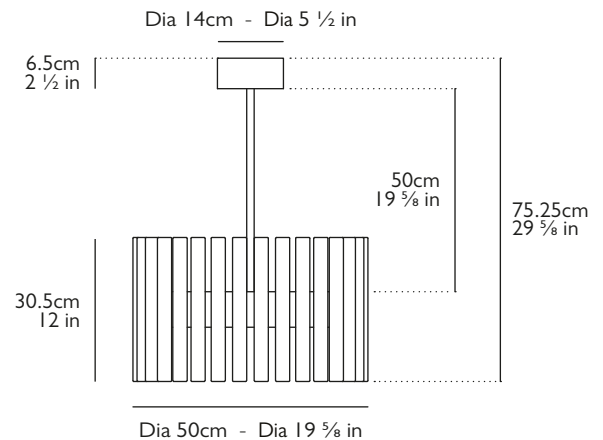

### Dimensions

Aurora Ring 2 (32): Dia 50cm - Dia 19 5/8 in

Bulb: H 30.5cm x Dia 3cm - H 12 in x Dia 1 1/8 in

### Suspension

Polished stainless steel rod, Dia 1.6cm - 5/8 in

Supplied with 50cm / 19 5/8 in length rod as standard, giving overall drop height of 75.25cm / 29 5/8 in from ceiling to underside of bulb.

The rod length can be adjusted in increments of 16cm / 6 1/4 in, 50cm / 19 5/8 in and 100cm / 39 3/8 in or a combination of. The overall drop height will change accordingly.

### Ceiling Plate / Canopy

H 6.5cm x Dia 14cm - H 2 1/2 in x Dia 5 1/2 in

Polished stainless steel