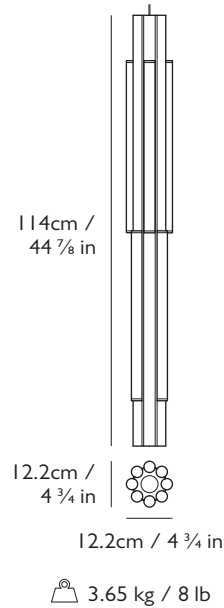

LEE BROOM

ALTAR

PRODUCT DETAILS

Name	Year of Design
Altar 8-light Tall	2022

Product Code	110-130V	220-240V
Altar 8-light Tall	ALT0130	ALT0030

Materials

Oak with polycarbonate diffusers and brushed brass details:

Illumination

34.56W / 24V DC - Requires remote driver installation / 2700k

Dimming

Dimmable. TRIAC / Leading edge / Trailing edge

Dimensions

H 114 x W 12.2 cm x D 12.2 cm / H 44 7/8 x W 4 3/4 x D 4 3/4 in

Weight

Product (net) : 3.65 kg / 8 lb   Boxed (gross) : 5.1 kg / 11.2 lb

Suspension

Length : 300 cm / 118 1/8 in
300cm clear cable & steel tensile wire (adjustable length)

Ceiling Plate / Canopy

Flat ceiling plate/canopy (requires remote driver installation)
H 0.5 cm x Ø 12 cm / H 1/4 in x Ø 4 3/4 in

Deep ceiling canopy and flush mounted canopy coming soon.

Certification

110-130V : UL, cULus
220-240V : CE, UKCA, CB