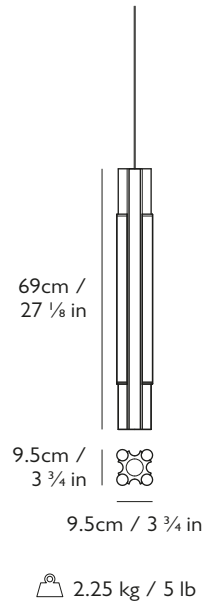

LEE BROOM

ALTAR

PRODUCT DETAILS

Name	Year of Design
Altar 4-light Short	2022

Product Code	110-130V	220-240V
Altar 4-light Short	ALT0110	ALT0010

Materials

Oak with polycarbonate diffusers and brushed brass details:

Oak

Brushed brass

Illumination

17.28W / 24V DC - Requires remote driver installation / 2700k

Dimming

Dimmable. TRIAC / Leading edge / Trailing edge

Dimensions

H 69 cm x W 9.5 cm x D 9.5 cm / H 27 1/8 x W 3 3/4 x D 3 3/4 in

Weight

Product (net) : 2.25 kg / 5 lb Boxed (gross) : 3.75 kg / 8.3 lb

Suspension

Length : 300 cm / 118 1/8 in
300cm clear cable & steel tensile wire (adjustable length)

Ceiling Plate / Canopy

Flat ceiling plate/canopy (requires remote driver installation)
H 0.5 cm x Ø 12 cm / H 1/4 in x Ø 4 3/4 in