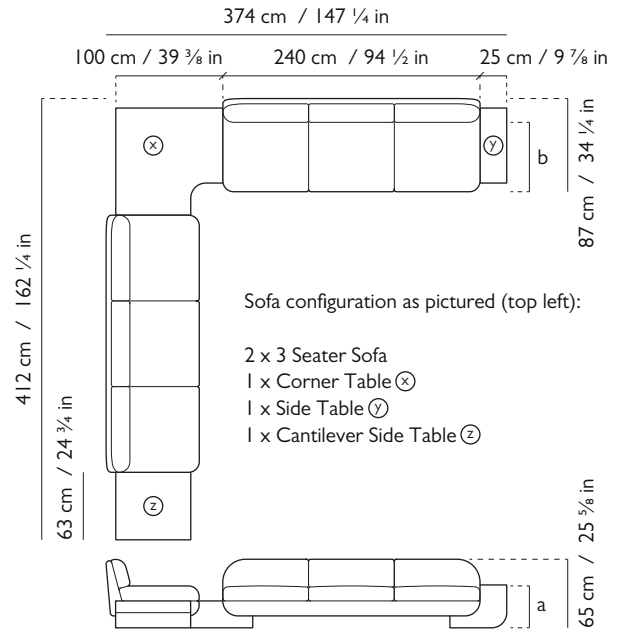

LEE BROOM

WHITE STREET SOFA

PRODUCT DETAILS

Name

White Street Sofa Collection

Sofa

Available as 2 and 3 Seater, fully upholstered with Dedar Karakorum Bouclé Wool:

	Ivory	Duna	Perla	Antracite	Charcoal
3 Seater	WS0011	WS0013	WS0014	WS0015	WS0016
2 Seater	WS0021	WS0023	WS0024	WS0025	WS0026

Legs & Tables

Ash wood available in 3 different finishes & 3 modular shapes:

- WS0040
- WS0041
- WS0042

- WS0050
- WS0051
- WS0052

- WS0060
- WS0061
- WS0062