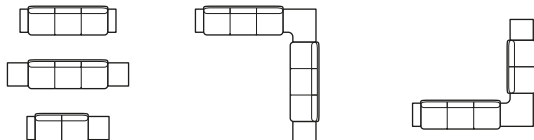

#### Legs & Tables

Ash wood available in 3 different finishes & 3 modular shapes:

Corner Table (X)

- WS0040
- WS0041
- WS0042

Side Table (Y)

- WS0050
- WS0051
- WS0052

Cantilever Table (Z)

- WS0060
- WS0061
- WS0062

#### Modular Configurations

Sofas and Tables can be assembled in multiple configurations.

#### Corner Table (X):

H 26 x W 128 x D 128 cm / H 10 1/4 in x W 50 3/8 in x D 50 3/8 in  
Table top: W 100 x D 100 cm / W 39 3/8 in x D 39 3/8 in