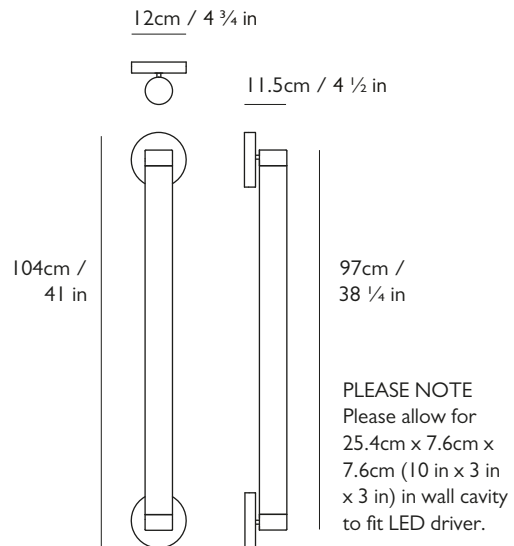

LEE BROOM

TUBE WALL LIGHT

PRODUCT DETAILS

Name

Tube Wall Light

Finish & Product Code	110-130v	220-240v
Brushed Brass ●	TU0120	TU0020
Polished Chrome ●	TU0112	TU0012

Materials

Carrara marble, steel

Illumination 110-130v

15w LED strip, 2700k, 800 lumen, 24vDC, CRI 80
Supplied with separate LED driver with 110-130v input

Illumination 220-240v

15w LED strip, 2700k, 800 lumen, 24vDC, CRI 80
Supplied with separate LED driver with 220-240v input

Dimming

Dimmable. Mains voltage. TRIAC / Leading edge

Certification

UL, cUL (110-130v)
CE, CB (220-240v)

Year of Design

2017

Dimensions

Overall:

W 12cm x H 104cm x D 11.5cm / W 4 3/4 in x H 41 in x D 4 1/2 in

Tube Dimensions:

Dia. 7cm x 97cm / Dia. 2 3/4 in x H 38 1/4 in

Wall Plate / Canopy

2 x H 3cm x Dia 12cm / H 1 1/8 in x Dia 4 3/4 in
Round steel in matching finish