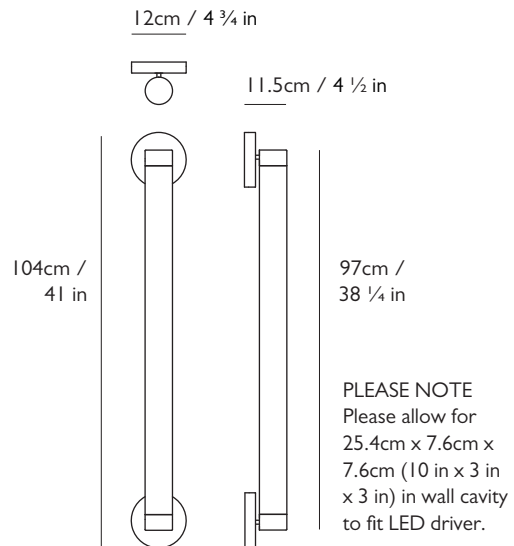

LEE BROOM

TUBE WALL LIGHT

PRODUCT DETAILS

Name

Tube Wall Light

Finish & Product Code

Brushed Brass	●	TU0120	TU0020
Polished Chrome	●	TU0112	TU0012

Materials

Carrara marble, steel

Illumination 110-130v

15w LED strip, 2700k, 800 lumen, 24vDC, CRI 80
Supplied with separate LED driver with 110-130v input

Illumination 220-240v

15w LED strip, 2700k, 800 lumen, 24vDC, CRI 80
Supplied with separate LED driver with 220-240v input

W 12cm x H 104cm x D 11.5cm / W 4 3/4 in x H 41 in x D 4 1/2 in

Tube Dimensions:

Dia. 7cm x 97cm / Dia. 2 3/4 in x H 38 1/4 in

Wall Plate / Canopy

2 x H 3cm x Dia 12cm / H 1 1/8 in x Dia 4 3/4 in
Round steel in matching finish

Weight

Product (net) 3.65kg / 8 lb / Boxed (gross) 7kg / 15.4 lb

0220rev08

For more information please contact:

US & Canada Inquiries: +1 212 804 8477 - 34 Greene Street, New York, NY 10013 - sales@leebroom.com