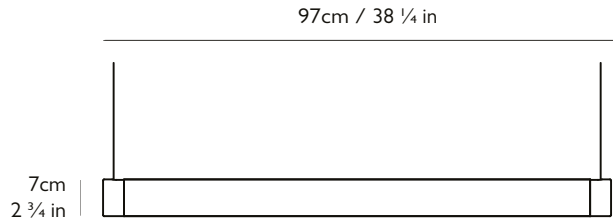

### PLEASE NOTE

Please allow for 25.4cm x 7.6cm x 7.6cm (10 in x 3 in x 3 in) in ceiling cavity to fit transformer.

#### Dimensions

H 7cm x L 97cm / H 2 3/4 in x L 38 1/4 in

#### Suspension

Length: 300cm / 118 1/8 in  
Adjustable cord  
Transparent casing