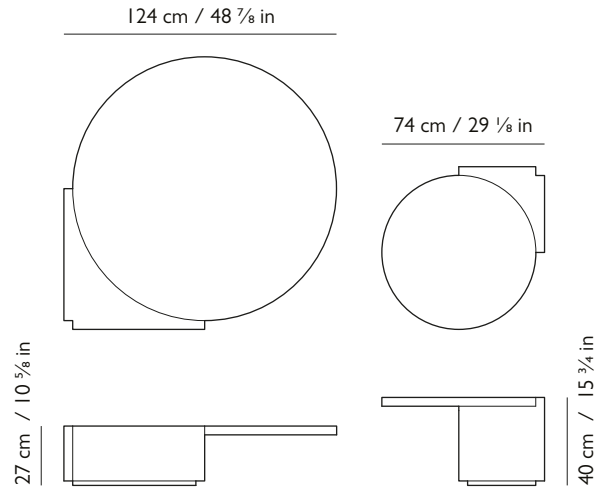

LEE BROOM

TRIBECA TABLES

PRODUCT DETAILS

Name

Tribeca Tables

Year of Design

2021

Product Code

Tribeca Table Large
TRI0010

Tribeca Table Small
TRI0020

Dimensions

Tribeca Table Large:
H 27 x W 124 x D 124 cm / H 10 5/8 in x W 48 7/8 in x D 48 7/8 in

Tribeca Table Small:
H 40 x W 74 x D 74 cm / H 15 3/4 in x W 29 1/8 in x D 29 1/8 in

Materials

Solid marble with matte finish:

Travertine Marble

Black Silk Marble

Weight

Tribeca Table Large: 346 kg / 763 lbs
Tribeca Table Small: 177 kg / 390 lbs

Packaging

Each piece is crated individually.
Please inquire for more information.