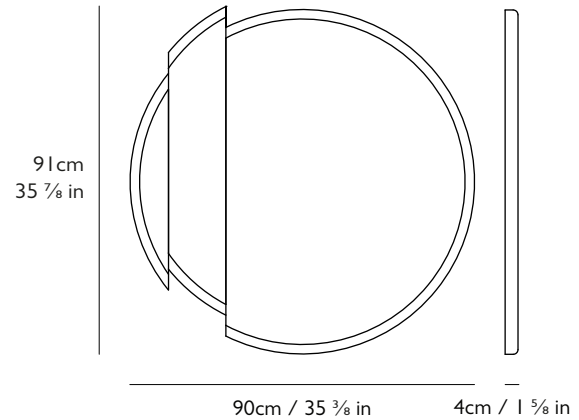

## SPLIT MIRROR ROUND

### PRODUCT DETAILS

Name  
Split Mirror Round

Product Code  
Split Mirror Round SPL0020

Materials  
Mirror glass, black satin lacquer frame

Year of Design  
2015

Dimensions  
H 91cm x W 90cm x D 4cm / H 35 7/8 in x W 35 3/8 in x D 1 5/8 in