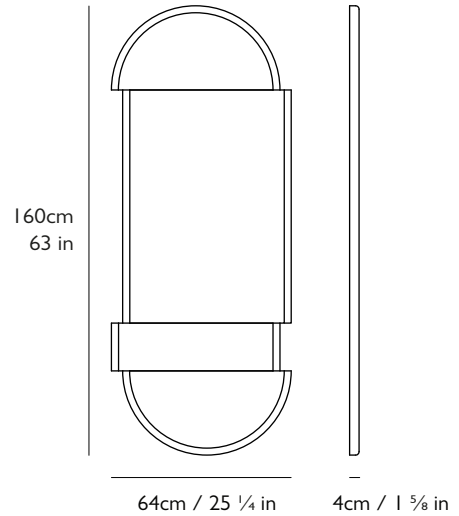

## SPLIT MIRROR LONG

### PRODUCT DETAILS

Name

Split Mirror Long

Product Code

Split Mirror Long

SPL0030

Materials

Mirror glass, black satin lacquer frame

Year of Design

2015

Dimensions

H 160cm x W 64cm x D 4cm / H 63 in x W 25 1/4 in x D 1 5/8 in

Weight

Product (net) 45kg / 99 lb

0118rev05

For more information please contact: