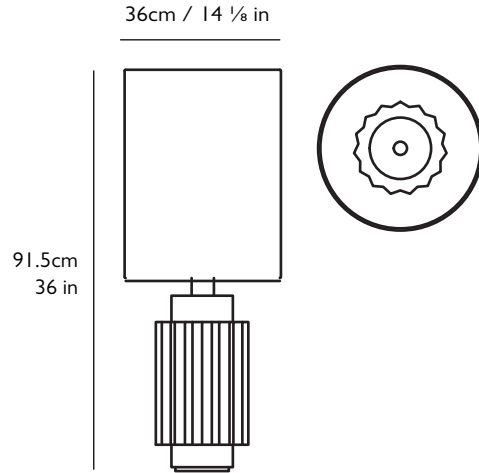

LEE BROOM

SHADOW TABLE LAMP

PRODUCT DETAILS

Name

Shadow Table Lamp

Product Code	110-130v	220-240v
Brushed Brass	SHAD0140	SHAD0040
Black	SHAD0141	SHAD0042

Materials

Walnut with brushed brass or matte black inlay, black cotton shade

Illumination 110-130v

11w, 2700k, 290 lumen

Bulb: E26, 11w LED, 1100 lumen, 10k hrs (1x supplied)

Illumination 220-240v

13w, 2700k, 290 lumen

Bulb: E27, 13w LED, 1050 lumen, 10k hrs (1x supplied)

Year of Design

2015

Dimensions

H 91.5cm x Dia 36cm / H 36 in x Dia 14 1/8 in

Cord

Length: 200cm / 78 3/4 in

Black fabric with inline switch

Weight

Product (net) 7.68kg / 16.93 lb / Boxed (gross) 21kg / 46.2 lb

0818rev06

For more information please contact:

US & Canada Inquiries: +1 212 804 8477 - 34 Greene Street, New York, NY 10013 - sales@leebroom.com

UK & Global Inquiries: +44 207 820 0742 - 95 Rivington Street, London, EC2A 3AY - info@leebroom.com

WWW.LEEBROOM.COM