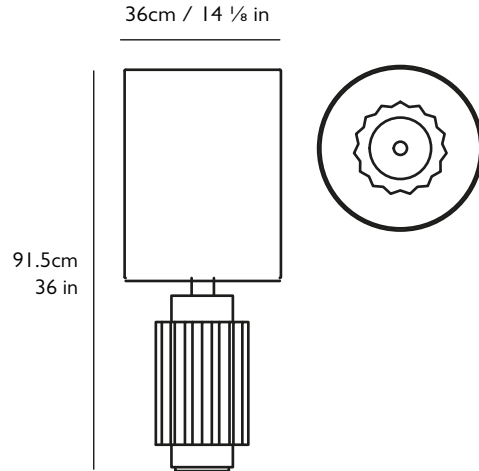

LEE BROOM

SHADOW TABLE LAMP

PRODUCT DETAILS

Name

Shadow Table Lamp

Product Code	110-130v	220-240v
Brushed Brass	SHAD0140	SHAD0040
Black	SHAD0141	SHAD0042

Materials

Walnut with brushed brass or matte black inlay, black cotton shade

UL, cUL (110-130v)
CE, CB (220-240v)

Year of Design

2015

Dimensions

H 91.5cm x Dia 36cm / H 36 in x Dia 14 1/8 in

Cord

Length: 200cm / 78 3/4 in
Black fabric with inline switch

Weight