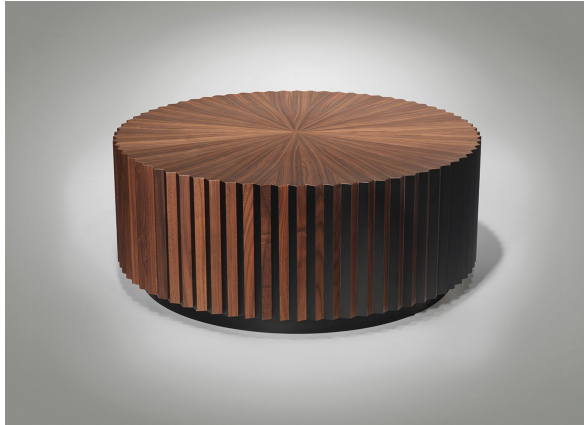

LEE BROOM

SHADOW COFFEE TABLE

PRODUCT DETAILS

Name

Shadow Coffee Table

Product Code

Shadow Coffee Table Brass ● SHAD0020
Shadow Coffee Table Black ● SHAD0021

Materials

Walnut with brushed brass or satin black inlay

Year of Design

2015

Dimensions

H 38.5cm x Dia 94cm / H 15 1/8 in x Dia 37 in

Weight

Product (net) 85kg / 188 lb

0118rev05