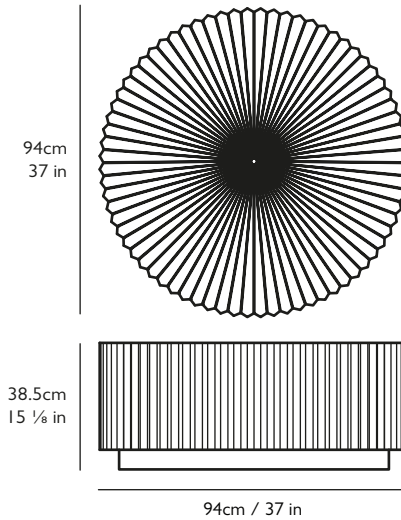

LEE BROOM

SHADOW COFFEE TABLE

PRODUCT DETAILS

Name

Shadow Coffee Table

Product Code

Shadow Coffee Table Brass ● SHAD0020
Shadow Coffee Table Black ● SHAD0021

Materials

Walnut with brushed brass or satin black inlay

Year of Design

2015

Dimensions

H 38.5cm x Dia 94cm / H 15 1/8 in x Dia 37 in

Weight

Product (net) 85kg / 188 lb

0118rev05