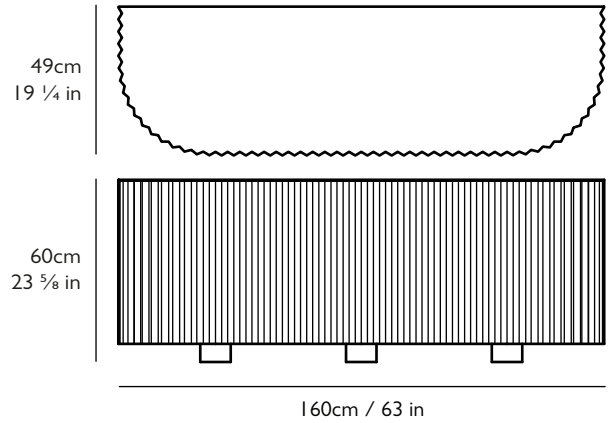

LEE BROOM

SHADOW CABINET

PRODUCT DETAILS

Name

Shadow Cabinet

Product Code

Shadow Cabinet Brass ● SHAD0010
Shadow Cabinet Black ● SHAD0011

Materials

Walnut with brushed brass or satin black inlay, walnut or brushed brass top

Year of Design

2015

Dimensions

H 60cm x D 49cm x L 160cm / H 23 5/8 in x D 19 1/4 in x L 63 in

Weight

Product (net) 150kg / 330 lb

0118rev05

For more information please contact:

US & Canada Inquiries: +1 212 804 8477 - 34 Greene Street, New York, NY 10013 - sales@leebroom.com

UK & Global Inquiries: +44 207 820 0742 - 95 Rivington Street, London, EC2A 3AY - info@leebroom.com

WWW.LEEBROOM.COM