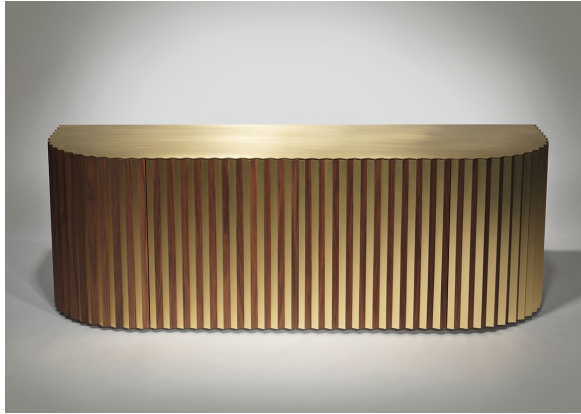

LEE BROOM

SHADOW CABINET

PRODUCT DETAILS

Name

Shadow Cabinet

Product Code

Shadow Cabinet Brass ● SHAD0010
Shadow Cabinet Black ● SHAD0011

Materials

Walnut with brushed brass or satin black inlay, walnut or brushed brass top

Year of Design

2015

Dimensions

H 60cm x D 49cm x L 160cm / H 23 5/8 in x D 19 1/4 in x L 63 in

Weight

Product (net) 150kg / 330 lb