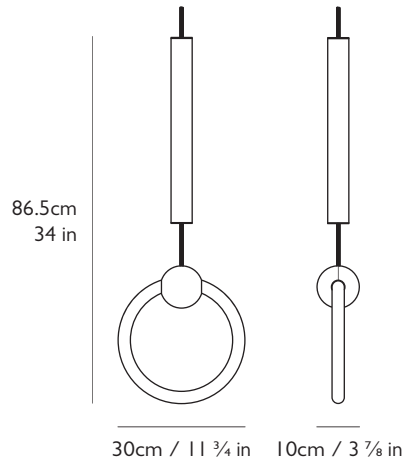

LEE BROOM

RING LIGHT

PRODUCT DETAILS

Name

Ring Light

Finish & Product Code

Polished Gold RIN0010

Materials

Year of Design

2015

Dimensions

H 86.5cm x W 30cm x D 10cm / H 34 in x W 11 3/4 in x D 3 7/8 in

Suspension

Length: 300cm / 118 1/8 in

Adjustable cord

Mains cord with gold fabric outer

0-10v dimming cord with transparent casing

Ceiling Plate / Canopy

H 3cm x Dia 12cm / H 1 1/8 in x Dia 4 3/4 in

Round steel in polished gold finish

Weight

Product (net) 2.5kg / 5.5 lb / Boxed (gross) 4.25kg / 11 lb