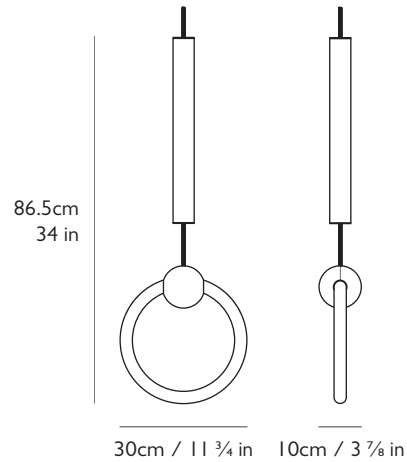

LEE BROOM

RING LIGHT

PRODUCT DETAILS

Name

Ring Light

Finish & Product Code

Polished Gold RIN0010

Materials

CE, CB (220-240v)

Year of Design

2015

Dimensions

H 86.5cm x W 30cm x D 10cm / H 34 in x W 11 3/4 in x D 3 7/8 in

Suspension

Length: 300cm / 118 1/8 in

Adjustable cord

Gold fabric outer

Ceiling Plate / Canopy

H 3cm x Dia 12cm / H 1 1/8 in x Dia 4 3/4 in

Round steel in polished gold finish

Weight

Product (net) 2.5kg / 5.5 lb / Boxed (gross) 4.25kg / 11 lb

0118rev04

For more information please contact: