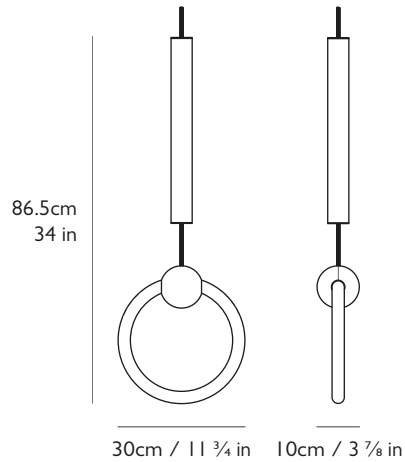

LEE BROOM

RING LIGHT

PRODUCT DETAILS

Name
Ring Light

Finish & Product Code
Polished Gold RIN0010

Materials
Steel, glass

Illumination 110-240v
32w, 2700k, 2000 lumen
Bulb: CFL T9, 32w LED, 2250 lumen, 9k hrs (1x supplied)

Dimming
Dimmable. Mains voltage. TRIAC / Leading edge

Certification
UL, cUL (110-130v)
CE, CB (220-240v)

Year of Design
2015

Dimensions
H 86.5cm x W 30cm x D 10cm / H 34 in x W 11 3/4 in x D 3 7/8 in

Suspension
Length: 300cm / 118 1/8 in
Adjustable cord
Gold fabric outer

Ceiling Plate / Canopy
H 3cm x Dia 12cm / H 1 1/8 in x Dia 4 3/4 in
Round steel in polished gold finish

Weight
Product (net) 2.5kg / 5.5 lb / Boxed (gross) 4.25kg / 11 lb

0118rev04

For more information please contact: