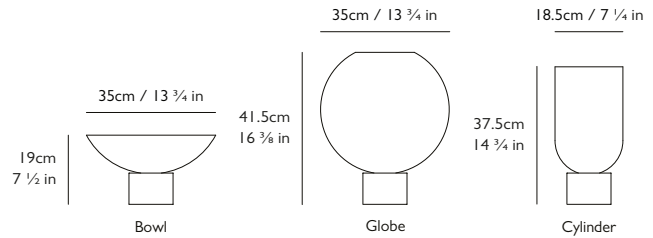

LEE BROOM

PODIUM WHITE MARBLE

PRODUCT DETAILS

Name

Podium White Marble

Product Code

Podium Vase Bowl POD0011
Podium Vase Globe POD0021
Podium Vase Cylinder POD0031

Materials

Carrara marble, glass

Year of Design

2015

Dimensions

Bowl: H 19cm x Dia 35cm / H 7 1/2 in x Dia 13 3/4 in
Globe: H 41.5cm x Dia 35cm / H 16 3/8 in x Dia 13 3/4 in
Cylinder: H 37.5cm x Dia 18.5cm / H 14 3/4 in x Dia 7 1/4 in
Base: H 8.5cm x W 15cm x L 15cm / H 3 3/8 in x W 5 7/8 in x L 5 7/8 in

Weight

Bowl: (net) 3.1kg / 6.8 lb / Boxed (gross) 3.2kg / 7 lb
Globe: (net) 3kg / 6.6 lb / Boxed (gross) 3.15kg / 6.9 lb
Cylinder: (net) 2.5kg / 5.5 lb / Boxed (gross) 2.6kg / 5.7 lb
Base: (net) 3.6kg / 7.9 lb / Boxed (gross) 3.65kg / 8 lb