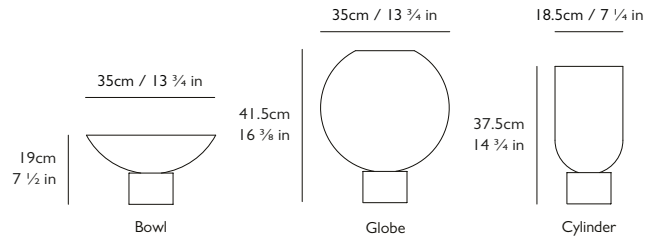

LEE BROOM

PODIUM BLACK MARBLE

PRODUCT DETAILS

Name

Podium Black Marble

Product Code

Podium Vase Bowl POD0010
Podium Vase Globe POD0020
Podium Vase Cylinder POD0030

Materials

Nero Marquina marble, glass

Year of Design

2015

Dimensions

Bowl: H 19cm x Dia 35cm / H 7 1/2 in x Dia 13 3/4 in
Globe: H 41.5cm x Dia 35cm / H 16 3/8 in x Dia 13 3/4 in
Cylinder: H 37.5cm x Dia 18.5cm / H 14 3/4 in x Dia 7 1/4 in
Base: H 8.5cm x W 12cm x L 12cm / H 3 3/8 in x W 4 3/4 in x L 4 3/4 in

Weight

Bowl: (net) 3.1kg / 6.8 lb / Boxed (gross) 3.2kg / 7 lb
Globe: (net) 3kg / 6.6 lb / Boxed (gross) 3.15kg / 6.9 lb
Cylinder: (net) 2.5kg / 5.5 lb / Boxed (gross) 2.6kg / 5.7 lb
Base: (net) 2.95kg / 6.5 lb / Boxed (gross) 3kg / 6.6 lb