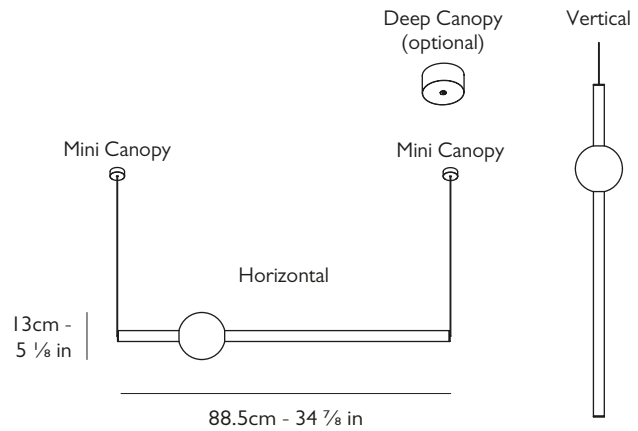

### LED Driver Dimensions

10cm x 6cm x 3cm (3 7/8 in x 2 3/8 in x 1 1/8 in)

Suitable sized cavity / housing required for LED driver in ceiling or surface mounting.

Alternatively use deep canopy to mount LED driver in canopy.

#### Dimensions

H 13cm x W 88.5cm - H 5 1/8 in x W 34 7/8 in

#### Suspension

Length: 500cm - 196 7/8 in

1 x Adjustable steel tensile wire & 1 x Cord with transparent casing Kit to hang horizontally or vertically included.