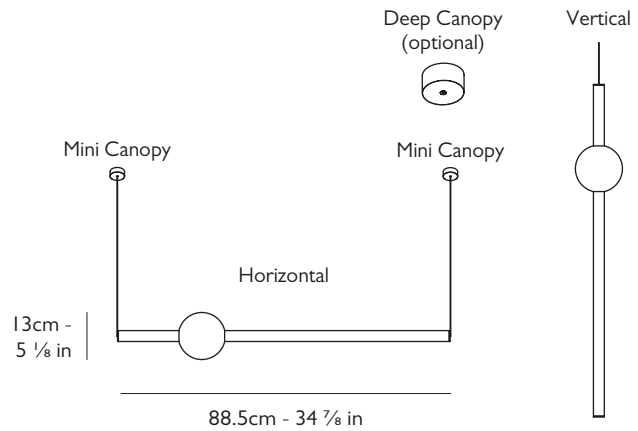

LEE BROOM

ORION TUBE LIGHT

LED Driver Dimensions

10cm x 6cm x 3cm (3 7/8 in x 2 3/8 in x 1 1/8 in)

Suitable sized cavity / housing required for LED driver in ceiling or surface mounting.

Alternatively use deep canopy to mount LED driver in canopy.

PRODUCT DETAILS

Name

Orion Tube Light

Finish & Product Code	110-130v	220-240v
Polished Gold ●	ORI0120	ORI0020

Materials

Opal acrylic, steel

Illumination 110-130v

16.8w, 2700k, 1069 lumen, 110-130vAC Input / 24vDC Output, Supplied with separate LED driver, CRI 90

H 13cm x W 88.5cm - H 5 1/8 in x W 34 7/8 in

Suspension

Length: 300cm - 118 1/8 in

2 x Adjustable steel tensile wires & 1 x Cord with transparent casing

Suspension update for 2019

From February 2019, Orion will be supplied with 1 x Adjustable steel tensile wire & 1 x Cord with transparent casing, both 500cm - 196 7/8 in length. Kit to hang horizontally or vertically included.

Ceiling plate / Canopy

2 x H 3cm x Dia 12cm - H 1 1/8 in x Dia 4 3/4 in

Round steel in polished gold finish

Ceiling plate / Canopy update for 2019

From February 2019, Orion will be supplied with 2 x mini canopies round steel in polished gold finish to enable LED driver to be surface mounted or installed in ceiling. H 1.55cm (in ceiling) or H 3.1cm (surface) x Dia 4cm - H 5/8 in (in ceiling) or H 1 1/4cm (surface) x Dia. 1 1/2 in). Also supplied is 1 x deep canopy that can mount LED driver in canopy if required (H 6.5cm x Dia 13cm - H 2 1/2 in x Dia 5 1/8 in).