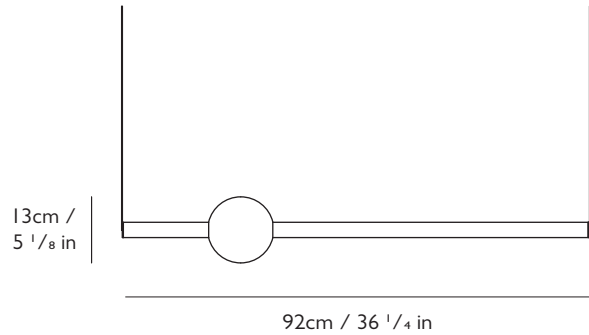

### PLEASE NOTE

Please allow for 12cm x 4.5cm x 2.8cm  
(4 3/4 in x 1 3/4 in x 1 1/8 in) in ceiling cavity to fit transformer

#### Dimensions

H 13cm x W 92cm / H 5 1/8 in x W 36 1/4 in