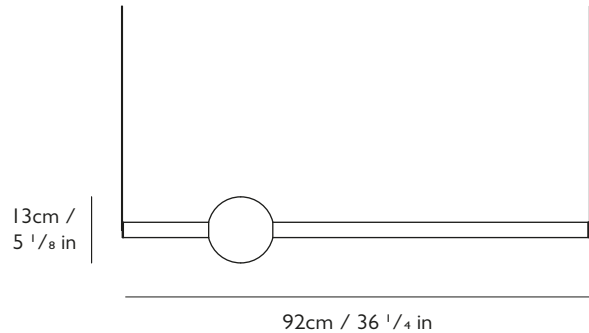

### PLEASE NOTE

Please allow for 12cm x 4.5cm x 2.8cm  
(4 3/4 in x 1 3/4 in x 1 1/8 in) in ceiling cavity to fit transformer

Year of Design  
2018

Dimensions  
H 13cm x W 92cm / H 5 1/8 in x W 36 1/4 in

Suspension  
Length: 300cm / 118 1/8 in  
2 x Adjustable steel cables  
1 x Cord with transparent casing

Ceiling plate / Canopy  
2 x H 3cm x Dia 12cm / H 1 1/8 in x Dia 4 3/4 in  
Round steel in polished gold finish