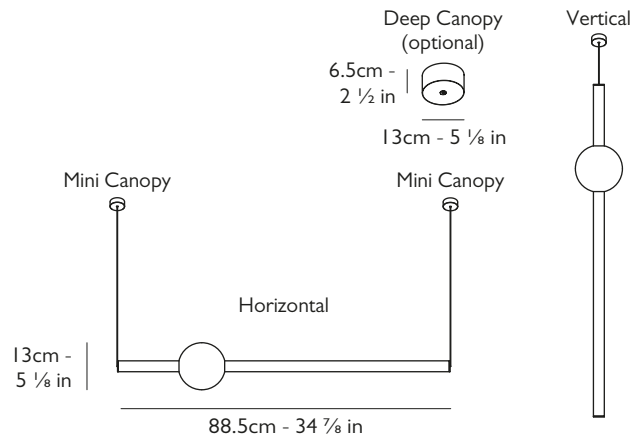

### LED Driver Dimensions

10cm x 6cm x 3cm (3 7/8 in x 2 3/8 in x 1 1/8 in)

Suitable sized cavity / housing required for LED driver in ceiling or surface mounting.

Alternatively use deep canopy to mount LED driver in canopy.

#### Dimensions

H 13cm x W 88.5cm - H 5 1/8 in x W 34 7/8 in

#### Suspension

Length: 500cm - 196 7/8 in

1 x Adjustable steel tensile wire & 1 x Cord with transparent casing  
Kit to hang horizontally or vertically included.