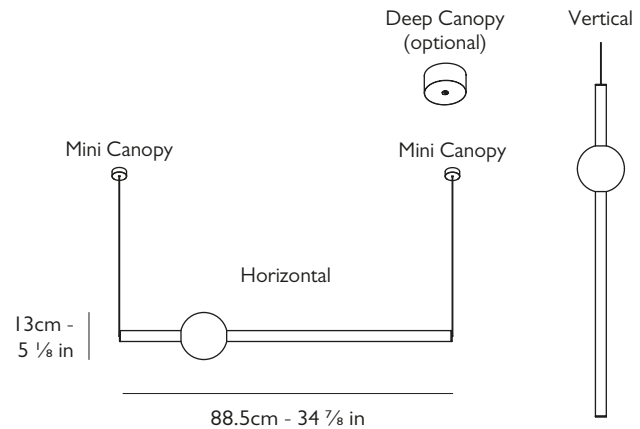

LEE BROOM

ORION GLOBE LIGHT

LED Driver Dimensions

10cm x 6cm x 3cm (3 7/8 in x 2 3/8 in x 1 1/8 in)

Suitable sized cavity / housing required for LED driver in ceiling or surface mounting.

Alternatively use deep canopy to mount LED driver in canopy.

PRODUCT DETAILS

Name

Orion Globe Light

Finish & Product Code	110-130v	220-240v
Polished Gold ●	ORI0110	ORI0010

Materials

Opal glass, steel

Illumination 110-130v

6.2w, 2700k, 377 lumen, 110-130vAC Input / 24vDC Output, Supplied with separate LED driver, CRI 85

H 13cm x W 88.5cm - H 5 1/8 in x W 34 7/8 in

Suspension

Length: 300cm - 118 1/8 in

2 x Adjustable steel tensile wires & 1 x Cord with transparent casing

Suspension update for 2019

From February 2019, Orion will be supplied with 1 x Adjustable steel tensile wire & 1 x Cord with transparent casing, both 500cm - 196 7/8 in length. Kit to hang horizontally or vertically included.

Ceiling plate / Canopy

2 x H 3cm x Dia 12cm - H 1 1/8 in x Dia 4 3/4 in

Round steel in polished gold finish

Ceiling plate / Canopy update for 2019

From February 2019, Orion will be supplied with 2 x mini canopies round steel in polished gold finish to enable LED driver to be surface mounted or installed in ceiling. H 1.55cm (in ceiling) or H 3.1cm (surface) x Dia 4cm - H 5/8 in (in ceiling) or H 1 1/4cm (surface) x Dia. 1 1/2 in). Also available is 1 x deep canopy that can mount LED driver in canopy if required (H 6.5cm x Dia 13cm - H 2 1/2 in x Dia 5 1/8 in).