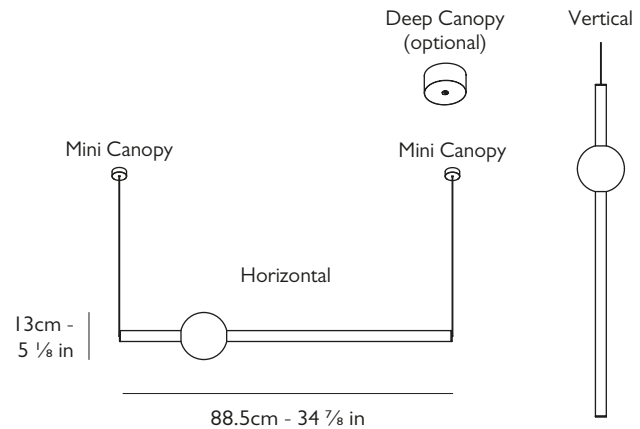

LEE BROOM

ORION GLOBE LIGHT

LED Driver Dimensions

10cm x 6cm x 3cm (3 7/8 in x 2 3/8 in x 1 1/8 in)

Suitable sized cavity / housing required for LED driver in ceiling or surface mounting.

Alternatively use deep canopy to mount LED driver in canopy.

PRODUCT DETAILS

Name

Orion Globe Light

Finish & Product Code	110-130v	220-240v
Polished Gold ●	ORI0110	ORI0010

Materials

Opal glass, steel

Illumination 110-130v

6.2w, 2700k, 377 lumen, 110-130vAC Input / 24vDC Output, Supplied with separate LED driver, CRI 85

H 13cm x W 88.5cm - H 5 1/8 in x W 34 7/8 in

Suspension

Length: 300cm - 118 1/8 in

2 x Adjustable steel tensile wires & 1 x Cord with transparent casing

Suspension update for 2019

From February 2019, Orion will be supplied with 1 x Adjustable steel tensile wire & 1 x Cord with transparent casing, both 500cm - 196 7/8 in length. Kit to hang horizontally or vertically included.

Ceiling plate / Canopy

2 x H 3cm x Dia 12cm - H 1 1/8 in x Dia 4 3/4 in

Round steel in polished gold finish

Ceiling plate / Canopy update for 2019

From February 2019, Orion will be supplied with 2 x mini canopies round steel in polished gold finish to enable LED driver to be surface mounted or installed in ceiling. H 1.55cm (in ceiling) or H 3.1cm (surface) x Dia 4cm - H 5/8 in (in ceiling) or H 1 1/4cm (surface) x Dia. 1 1/2 in). Also supplied is 1 x deep canopy that can mount LED driver in canopy if required (H 6.5cm x Dia 13cm - H 2 1/2 in x Dia 5 1/8 in).