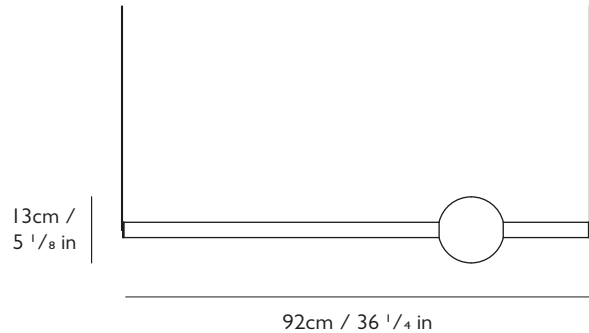

### PLEASE NOTE

Please allow for 10.9cm x 4cm x 2.2cm  
(4 1/4 in x 1 5/8 in x 7/8 in) in ceiling cavity to fit transformer.

Year of Design  
2018

Dimensions  
H 13cm x W 92cm / H 5 1/8 in x W 36 1/4 in

Suspension  
Length: 300cm / 118 1/8 in  
2 x Adjustable steel cables  
1 x Cord with transparent casing

Ceiling plate / Canopy  
2 x H 3cm x Dia 12cm / H 1 1/8 in x Dia 4 3/4 in  
Round steel in polished gold finish