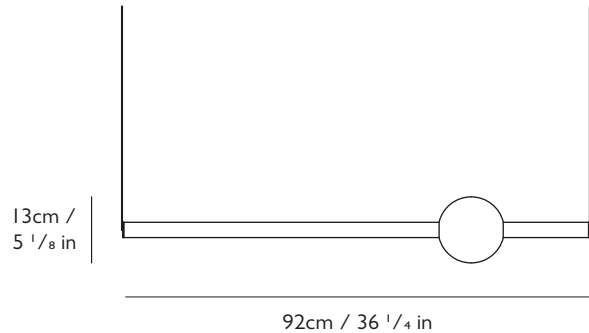

LEE BROOM

ORION GLOBE LIGHT

PLEASE NOTE

Please allow for 10.9cm x 4cm x 2.2cm
(4 1/4 in x 1 5/8 in x 7/8 in) in ceiling cavity to fit transformer.

PRODUCT DETAILS

Name

Orion Globe Light

Finish & Product Code

2018

Dimensions

H 13cm x W 92cm / H 5 1/8 in x W 36 1/4 in

Suspension

Length: 300cm / 118 1/8 in
2 x Adjustable steel cables
1 x Cord with transparent casing

Ceiling plate / Canopy

2 x H 3cm x Dia 12cm / H 1 1/8 in x Dia 4 3/4 in
Round steel in polished gold finish