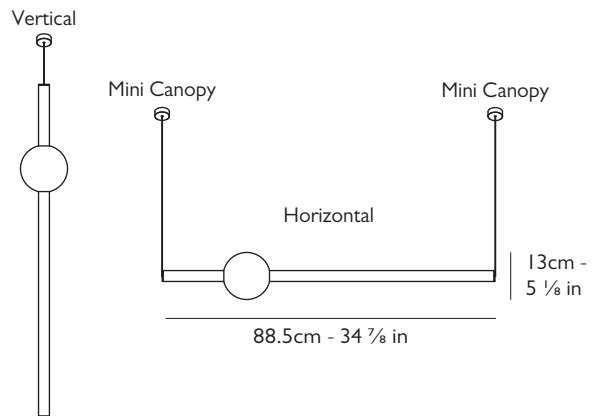

LEE BROOM

ORION GLOBE LIGHT

Must be installed with LED driver

LED driver to be installed remotely in suitable sized cavity / housing
Refer to LED driver specification sheet for correct size of LED driver supplied with your particular Orion set-up.

PRODUCT DETAILS

Name

Orion Globe Light

Finish & Product Code

Polished Gold ● ORI0110
Polished Gunmetal ● ORI0111

Materials

Opal glass globe, steel tube

Illumination

6.2W, 2700k, 377 lumen, 24VDC, CRI 85
Supplied with separate LED driver with 110-130V input.

Dimming

Dimmable. Lutron C.L dimmers recommended for up to 8 units
For more than 8 units, please contact us.

Certification

UL, cULus

Year of Design

2018

Dimensions

H 13cm x W 88.5cm - H 5 1/8 in x W 34 7/8 in

Suspension

Length: 500cm - 196 7/8 in
1 x Adjustable steel tensile wire & 1 x Cord with transparent casing
Kit to hang horizontally or vertically included.

Ceiling plate / Canopy

2 x mini canopies in matching finish to Orion.
H 1.55cm x Dia 4cm - H 5/8 in x Dia 1 1/2 in

Also available to order separately:

1 x Side Entry Adapter, which enables LED driver to be surface mounted (increases height of mini canopy to 3.1cm / 1 1/4 in).

Weight

Product (net): 2.41 kg / 5.31 lbs
Boxed (gross): 3.32 kg / 7.32 lbs

For more information please contact:

US & Canada Inquiries: +1 212 804 8477 - sales@leebroom.com

UK & Global Inquiries: +44 207 820 0742 - 95 Rivington Street, London, EC2A 3AY - info@leebroom.com

www.leebroom.com

I120rev16