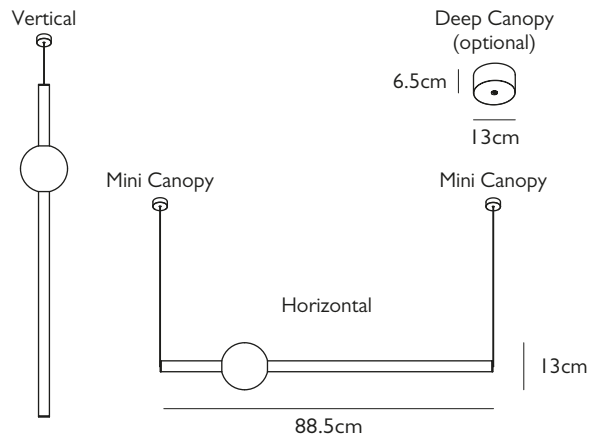

### LED Driver Dimensions

10cm x 6cm x 3cm

Suitable sized cavity / housing required for LED driver in ceiling or surface mounting.

Alternatively use deep canopy to mount LED driver in canopy.

#### Dimensions

H 13cm x W 88.5cm

#### Dimensions

H 13cm x W 88.5cm - H 5 1/8 in x W 34 7/8 in

#### Suspension

Length: 500cm - 196 7/8 in  
1 x Adjustable steel tensile wire & 1 x Cord with transparent casing  
Kit to hang horizontally or vertically included.