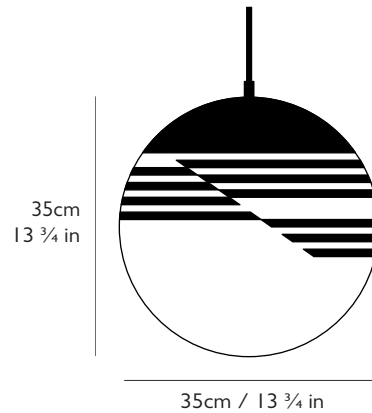

LEE BROOM

OPTICAL LIGHT

PRODUCT DETAILS

Name

Optical Light

Finish & Product Code 110-130v 220-240v

Optical Light OPT0110 OPT0010

Materials

H 35cm x Dia 35cm / H 13 3/4 in x Dia 13 3/4 in

Suspension

Length: 300cm / 118 1/8 in

Adjustable cord

Black fabric outer

Ceiling Plate / Canopy

H 3cm x Dia 12cm / H 1 1/8 in x Dia 4 3/4 in

Round steel in matte black finish