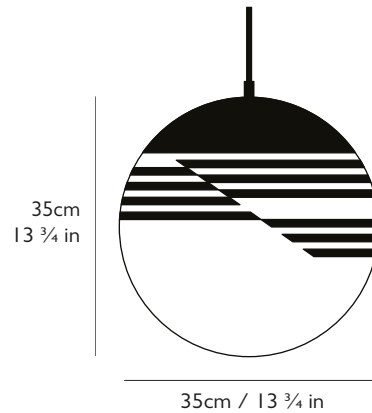

LEE BROOM

OPTICAL LIGHT

PRODUCT DETAILS

Name

Optical Light

Finish & Product Code 110-130v 220-240v

Optical Light OPT0110 OPT0010

Materials

Opaque glass, steel

Illumination 110-130v

11w, 2700k, 500 lumen

Bulb: E26, 11w LED, 1100 lumens, 10k hrs (1x supplied)

Illumination 220-240v

13w, 2700k, 480 lumen

Bulb: E27, 13w LED, 1050 lumen, 10k hrs (1x supplied)

Dimming

Dimmable. Mains voltage. TRIAC / Leading edge

Certification

UL, cUL (110-130v)

CE, CB (220-240v)

Year of Design

2016

Dimensions

H 35cm x Dia 35cm / H 13 3/4 in x Dia 13 3/4 in

Suspension

Length: 300cm / 118 1/8 in

Adjustable cord

Black fabric outer

Ceiling Plate / Canopy

H 3cm x Dia 12cm / H 1 1/8 in x Dia 4 3/4 in

Round steel in matte black finish

Weight

Product (net) 3.2kg / 7.05 lb / Boxed (gross) 5.4kg / 11.9 lb

0118rev05

For more information please contact:

US & Canada Inquiries: +1 212 804 8477 - 34 Greene Street, New York, NY 10013 - sales@leebroom.com

UK & Global Inquiries: +44 207 820 0742 - 95 Rivington Street, London, EC2A 3AY - info@leebroom.com

WWW.LEEBROOM.COM