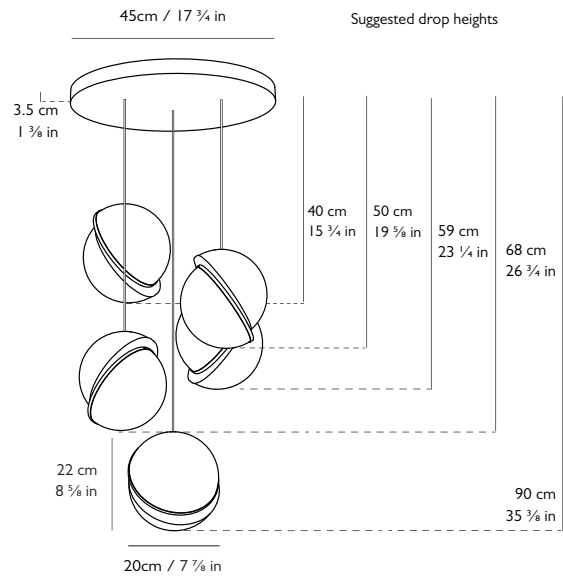

LEE BROOM

MINI CRESCENT CHANDELIER 5 PIECE

PRODUCT DETAILS

Name

Mini Crescent Chandelier 5 Piece

Finish & Product Code	110-130v	220-240v
Mini Crescent Chandelier 5 Piece	CRE0180	CRE0080

Materials

Opal acrylic, brushed brass, steel

Dimming

Dimmable. Mains voltage. TRIAC / Leading edge

Certification

UL, cUL (110-130v)
CE, CB (220-240v)

Year of Design

2016

Dimensions

5 x H 22cm x Dia 20cm / H 8 5/8 in x Dia 7 7/8 in

Suspension

Length: 5 x 300cm / 118 1/8 in

Adjustable cord

Gold fabric outer

Ceiling Plate / Canopy

H 3.5cm x Dia 45cm / H 1 3/8 in x Dia 17 3/4 in

Round steel in brushed brass finish

Weight

Product (net) 8.25kg / 18.1 lb / Boxed (gross) 8.45kg / 18.6 lb

I218rev07

For more information please contact:

US & Canada Inquiries: +1 212 804 8477 - 34 Greene Street, New York, NY 10013 - sales@leebroom.com