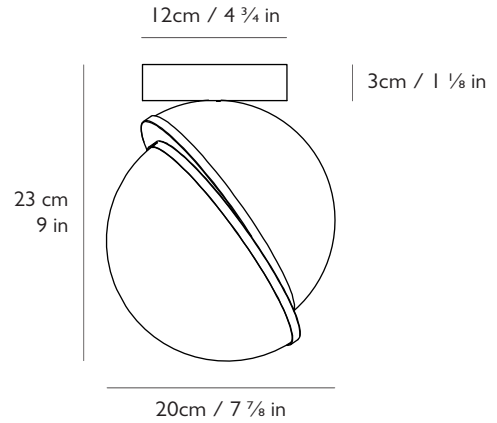

LEE BROOM

MINI CRESCENT CEILING LIGHT

PRODUCT DETAILS

Name

Mini Crescent Ceiling Light

Year of Design

2016

Finish & Product Code

Mini Crescent Ceiling Light   110-130v   220-240v
CRE0170   CRE0070

Dimensions

H 23cm x Dia 20cm / H 9 in x Dia 7 7/8 in

Materials

Opal acrylic, brushed brass, steel

Ceiling Plate / Canopy

H 3cm x Dia 12cm / H 1 1/8 in x Dia 4 3/4 in
Round steel in brushed brass finish

Illumination 110-130v

9w, 2700k

Bulb: E26, 9w LED, 800 lumen, 25k hrs (1x supplied), CRI 80

Weight

Product (net) 0.95kg / 2 lb / Boxed (gross) 1.65kg / 3.6 lb

Illumination 220-240v

6.3w, 2700k

Bulb: E27, 6.3w LED, 470 lumen, 25k hrs (1x supplied), CRI 80

Dimming

Dimmable. Mains voltage. TRIAC / Leading edge

Certification

UL, cUL (110-130v)

CE, CB (220-240v)

I218rev07

For more information please contact:

US & Canada Inquiries: +1 212 804 8477 - 34 Greene Street, New York, NY 10013 - sales@leebroom.com

UK & Global Inquiries: +44 207 820 0742 - 95 Rivington Street, London, EC2A 3AY - info@leebroom.com

WWW.LEEBROOM.COM