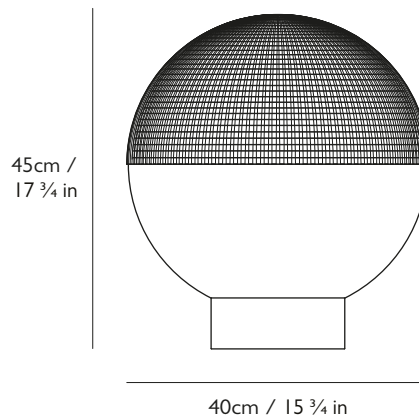

LEE BROOM

LENS FLAIR TABLE LAMP

PRODUCT DETAILS

Name

Lens Flair Table Lamp

Finish & Product Code		110-130v	220-240v
Matte Black	●	LEN0121	LEN0021
Brushed Brass	●	LEN0120	LEN0020

Materials

Steel, transparent polycarbonate

H 45cm x Dia 40cm / H 17 3/4 in x Dia 15 3/4 in

Suspension

Length: 200cm / 78 3/4 in

with in-line dimmer switch

Black or gold fabric outer

Base

H 7cm x Dia 18.4cm / H 2 3/4 in x Dia 7 1/4 in

Round steel in matching matte black or brushed brass finish