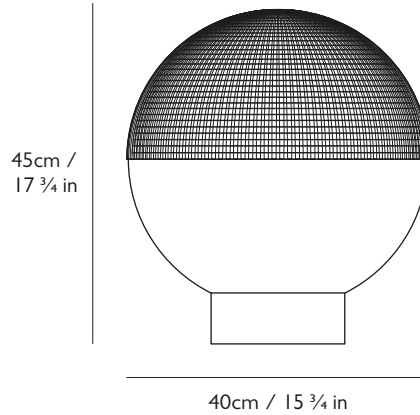

LEE BROOM

LENS FLAIR TABLE LAMP

PRODUCT DETAILS

Name

Lens Flair Table Lamp

Finish & Product Code		110-130v	220-240v
Matte Black	●	LEN0121	LEN0021
Brushed Brass	●	LEN0120	LEN0020

Materials

Steel, transparent polycarbonate

Illumination 110-130v

7w, 2700k, 700 lumen

Bulb: E26, 7w LED Filament, 800 lumen, 15k hrs (1x supplied)

Illumination 220-240v

7.5w, 2700k, 700 lumen

Bulb: E27, 7.5w LED Filament, 806 lumen, 10k hrs (1x supplied)

Dimming

Dimmable. Mains voltage. TRIAC / Leading edge.

Certification

UL, cUL (110-130v)
CE, CB (220-240v)

Year of Design

2018

Dimensions

H 45cm x Dia 40cm / H 17 3/4 in x Dia 15 3/4 in

Suspension

Length: 200cm / 78 3/4 in

with in-line dimmer switch

Black or gold fabric outer

Base

H 7cm x Dia 18.4cm / H 2 3/4 in x Dia 7 1/4 in

Round steel in matching matte black or brushed brass finish

Weight

Product (net): 5.5 kg / 12.13 lbs

Boxed (gross): 6.6 kg / 14.55 lbs

0618rev02

For more information please contact:

US & Canada Inquiries: +1 212 804 8477 - 34 Greene Street, New York, NY 10013 - sales@leebroom.com

UK & Global Inquiries: +44 207 820 0742 - 95 Rivington Street, London, EC2A 3AY - info@leebroom.com

WWW.LEEBROOM.COM