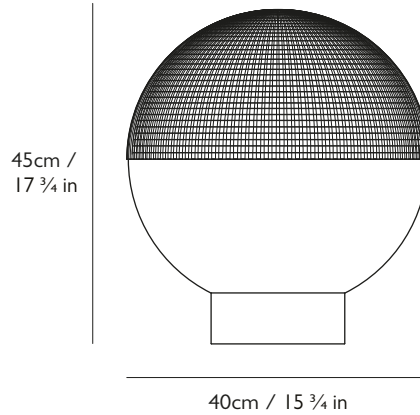

LEE BROOM

LENS FLAIR TABLE LAMP

PRODUCT DETAILS

Name

Lens Flair Table Lamp

Finish & Product Code		110-130v	220-240v
Matte Black	●	LEN0121	LEN0021
Brushed Brass	●	LEN0120	LEN0020

Materials

Steel, transparent polycarbonate

H 45cm x Dia 40cm / H 17 3/4 in x Dia 15 3/4 in

Suspension

Length: 200cm / 78 3/4 in

with in-line dimmer switch

Black or gold fabric outer

Base

H 7cm x Dia 18.4cm / H 2 3/4 in x Dia 7 1/4 in

Round steel in matching matte black or brushed brass finish