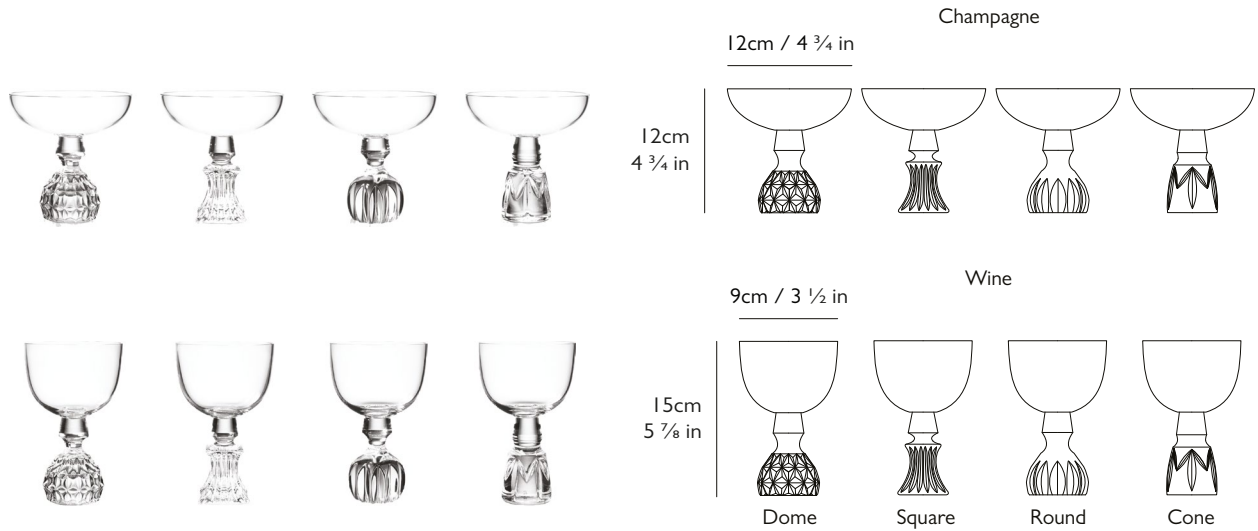

LEE BROOM

HALF CUT

PRODUCT DETAILS

Name

Half Cut Champagne Coupe
Half Cut Wine Glass

Product Code

Half Cut Champagne Round	HC0011
Half Cut Champagne Square	HC0012
Half Cut Champagne Cone	HC0013
Half Cut Champagne Dome	HC0014
Half Cut Wine Round	HC0021
Half Cut Wine Square	HC0022
Half Cut Wine Cone	HC0023
Half Cut Wine Dome	HC0024

Materials

Crystal

Year of Design

2014

Dimensions

Champagne: H 12cm x Dia 12cm / H 4 3/4 in x Dia 4 3/4 in
Wine: H 15cm x Dia 9cm / H 5 7/8 in x Dia 3 1/2 in

Weight

Champagne: (net) 0.55kg / 1.2 lb / Boxed (gross) 0.65kg / 1.4 lb
Wine: (net) 0.65kg / 1.4 lb / Boxed (gross) 0.75kg / 1.6 lb