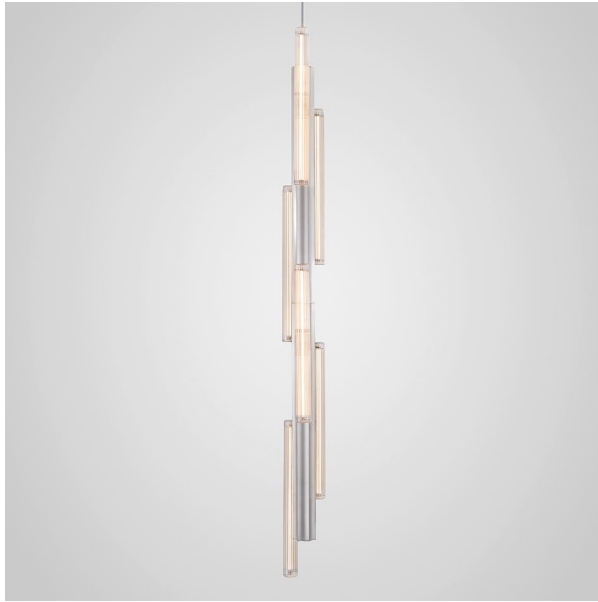

LEE BROOM

HAIL

PRODUCT DETAILS

Name	Year of Design
Hail 6-light Tall	2022

Product Code	110-130V	220-240V
Hail 6-light Tall, brushed silver	HAI0130	HAI0030
Hail 6-light Tall, brushed gold	HAI0131	HAI0031

Materials

Reeded glass and aluminium with brushed silver or brushed gold finish:

Brushed silver

Brushed gold

Illumination

12W / 220-240V or 110-130V / GU18 / 2700k / CRI 95
Supplied with 6x 2W dimmable GU18 LED bulbs

Dimming

Dimmable. 20% - 100% with selected dimmers.

Mains voltage. Trailing edge.

Please contact us for recommended dimmers.

Dimensions

H 108 cm x W 8.4 cm x D 7.7 cm / H 42 1/2 x W 3 1/2 x D 3 in

Weight

Product (net) : 1.8 kg / 4 lb Boxed (gross) : 2.5 kg / 5.5 lb

Suspension

Length : 300 cm / 118 1/8 in
300cm silver or gold fabric cable (adjustable length)

Ceiling Plate / Canopy

H 3 cm x Ø 12 cm / H 1 1/8 in x Ø 4 3/4 in

Certification

110-130V : UL, cULus
220-240V : CE, UKCA, CB