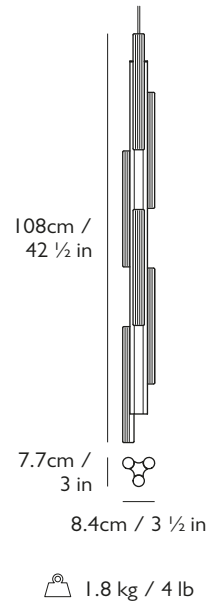

LEE BROOM

HAIL

PRODUCT DETAILS

Name	Year of Design
Hail 6-light Tall	2022

Product Code	110-130V	220-240V
Hail 6-light Tall, brushed silver	HAI0130	HAI0030
Hail 6-light Tall, brushed gold	HAI0131	HAI0031

Materials

Reeded glass and aluminium with brushed silver or brushed gold finish:

Brushed silver

Brushed gold

Illumination

12W / 220-240V or 110-130V / GU18 / 2700k / CRI 95
Supplied with 6x 2W dimmable GU18 LED bulbs

Dimming

Dimmable. 20% - 100% with selected dimmers.

Mains voltage. Trailing edge.

Please contact us for recommended dimmers.

Dimensions

H 108 cm x W 8.4 cm x D 7.7 cm / H 42 1/2 x W 3 1/2 x D 3 in

Weight

Product (net) : 1.8 kg / 4 lb Boxed (gross) : 2.5 kg / 5.5 lb

Suspension

Length : 300 cm / 118 1/8 in
300cm silver or gold fabric cable (adjustable length)

Ceiling Plate / Canopy

H 3 cm x Ø 12 cm / H 1 1/8 in x Ø 4 3/4 in

Certification

110-130V : UL, cULus
220-240V : CE, UKCA, CB