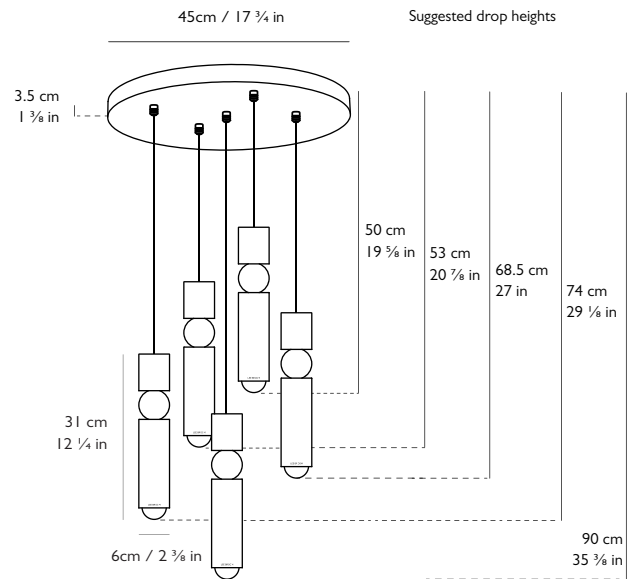

LEE BROOM

FULCRUM CHANDELIER 5 PIECE

PRODUCT DETAILS

Name

Fulcrum Chandelier 5 Piece

Finish & Product Code	110-130v	220-240v
Polished Gold	FUL0163	FUL0063
Polished Chrome	FUL0162	FUL0062
Matte Black	FUL0164	FUL0064

Materials

Steel, glass

Illumination 110-130v

25w, 2700k, 910 lumen

Bulb: E26, 5w LED, 350 lumens, 25k hrs (5x supplied)

Illumination 220-240v

31w, 2700k, 1250 lumen

Bulb: E27, 6.2w LED, 470 lumen, 25k hrs (5x supplied)

5 x H 31cm x Dia 6cm / H 12 1/4 in x Dia 2 3/8 in

Suspension

Length: 5 x 300cm / 118 1/8 in

Adjustable cord

Matching fabric outer

Ceiling Plate / Canopy

H 3.5cm x Dia 45cm / H 1 3/8 in x Dia 17 3/4 in

Round steel in matching finish

Weight

Product (net) 10kg / 22 lb / Boxed (gross) 10.5kg / 23.1 lb

0818rev06

For more information please contact:

US & Canada Inquiries: +1 212 804 8477 - 34 Greene Street, New York, NY 10013 - sales@leebroom.com