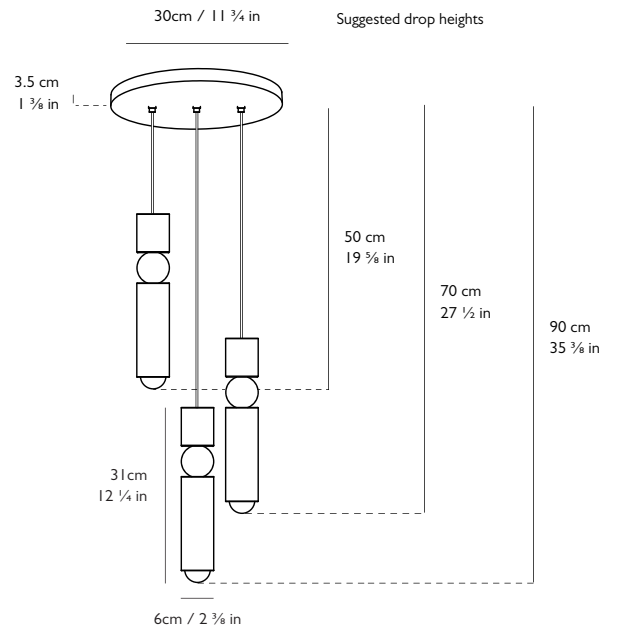

LEE BROOM

FULCRUM CHANDELIER 3 PIECE

PRODUCT DETAILS

Name

Fulcrum Chandelier 3 Piece

Finish & Product Code	110-130v	220-240v
Polished Gold	● FUL0172	FUL0072
Polished Chrome	● FUL0171	FUL0071
Matte Black	● FUL0173	FUL0073

Materials

Steel, glass

Illumination 110-130v

15w, 2700k, 700 lumen

Bulb: E26, 5w LED, 350 lumen, 25k hrs (3x supplied)

Illumination 220-240v

18.9w, 2700k, 960 lumen

Bulb: E27, 6.3w LED, 470 lumen, 25k hrs (3x supplied)

3 x H 31 cm x Dia 6 cm / H 12 1/4 in x Dia 2 3/8 in

Suspension

Length: 3 x 300cm / 118 1/8 in

Adjustable cord

Matching fabric outer

Ceiling Plate / Canopy

H 3.5cm x Dia 30cm / H 1 3/8 in x Dia 11 3/4 in

Round steel in matching finish