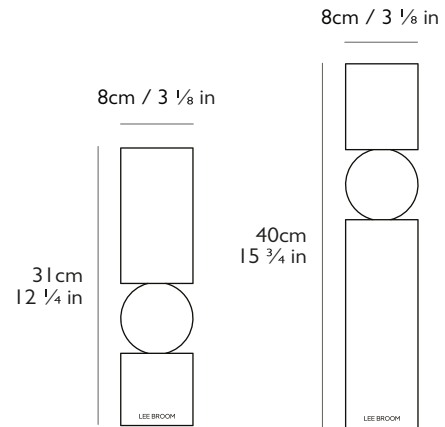

LEE BROOM

FULCRUM CANDLESTICK WHITE MARBLE

PRODUCT DETAILS

Name

Fulcrum Candlestick White Marble

Product Code

White Marble Small

FUL0041

White Marble Large

FUL0042

Materials

Carrara marble

Year of Design

2014

Dimensions

Small H 31cm x Dia 8cm / H 12 1/4 in x Dia 3 1/8 in

Large H 40cm x Dia 8cm / H 15 3/4 in x Dia 3 1/8 in

Weight

Small (net) 3.65kg / 8 lb / Boxed (gross) 3.9kg / 8.5 lb

Large (net) 4.9kg / 10.8 lb / Boxed (gross) 5.45kg / 12 lb

Notes

Clean by hand with a soft non-abrasive cloth. Clean with warm (but not hot) water.

For more information please contact:

US & Canada Inquiries: +1 212 804 8477 - sales@leebroom.com

UK & Global Inquiries: +44 207 820 0742 - 95 Rivington Street, London, EC2A 3AY - info@leebroom.com

www.leebroom.com

0118rev05