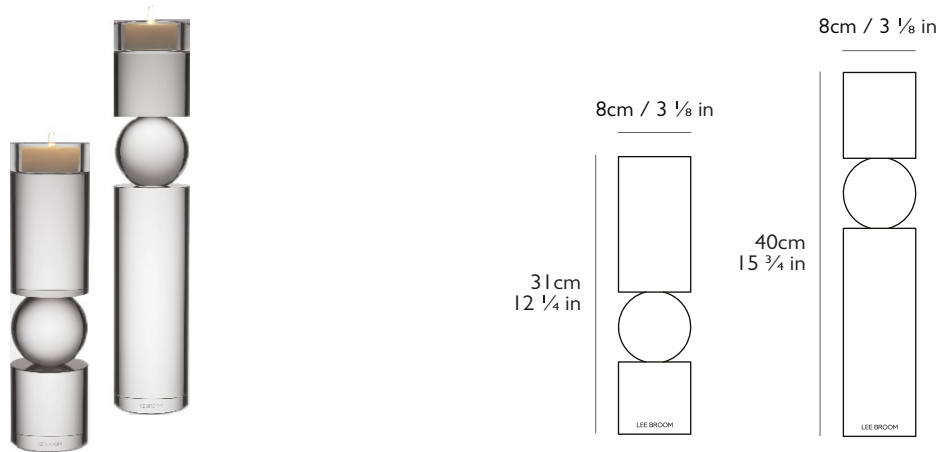

### PRODUCT DETAILS

Name  
Fulcrum Candlestick

Product Code  
Clear Small FUL0032  
Clear Large FUL0031

Materials  
Optical glass

Year of Design  
2014

Dimensions  
Small H 31cm x Dia 8cm / H 12 1/4 in x Dia 3 1/8 in  
Large H 40cm x Dia 8cm / H 15 3/4 in x Dia 3 1/8 in