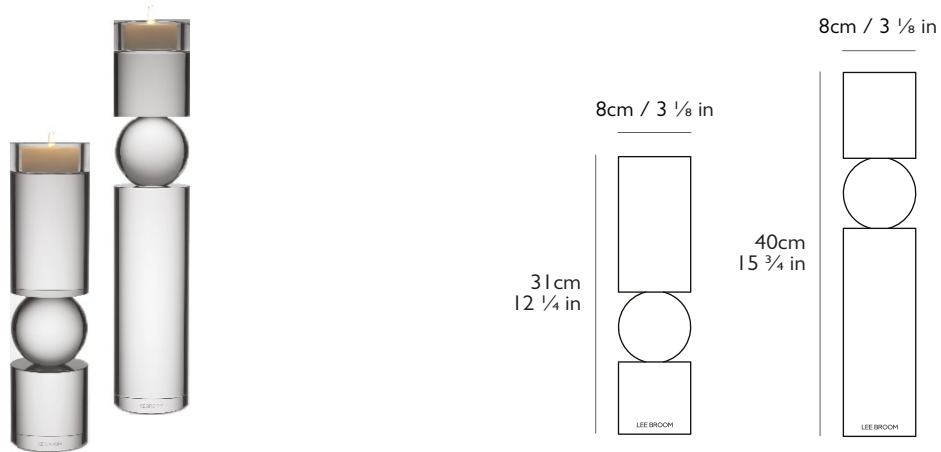

LEE BROOM

FULCRUM CANDLESTICK CLEAR

PRODUCT DETAILS

Name
Fulcrum Candlestick

Product Code
Clear Small FUL0032
Clear Large FUL0031

Materials
Optical glass

Year of Design
2014

Dimensions
Small H 31cm x Dia 8cm / H 12 1/4 in x Dia 3 1/8 in
Large H 40cm x Dia 8cm / H 15 3/4 in x Dia 3 1/8 in